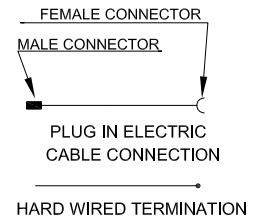

LEGEND

CABLES & EQUIPMENT SUPPLIED BY SHIPYARD

NOTES

1. 1 ALL MODULES ARE TO BE EARTHED TO THE SHIPS MAIN BONDING SYSTEM
2. 2 ITEMS SHOWN IN DASHED LINES ARE NOT SUPPLIED BY C.W.F.HAMILTON AS PART OF THIS CONTRACT

C. W. F. Hamilton & Co. Ltd Christchurch, New Zealand

AMENDMENT ISSUED FOR PRODUCTION				MATERIAL	Certified	Weight (kg)	✓ = N9 EXCEPT AS STATED
						Cast	UNLIMITED DIMENSIONS TO BE ±0.5
						M/C	Scale
				Standard	DESCRIPTION		
				Approvals	blueARROW		
					SINGLE JET CONFIGURATION		
ECN	CL563	BY	F.K.	DATE	13.03.09	EXTERNAL CONTROL INTERFACE	
JET				Name	Date		
				Designed	F.K.	13.03.09	
				Reviewed			DWG No. 207981

A