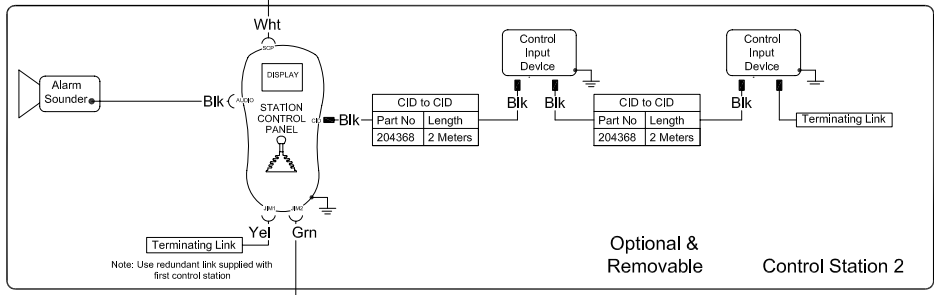

Connector Wiring		
Name	Number	Colour
Shield	1	Bare
NET-S	2	Red
NET-C	3	Black
NET-H	4	White
NET-L	5	Blue

SCP to SCP	
Part No	Length
204378	5 Meters
204379	8 Meters
204380	12 Meters

SCP to JIM Port		SCP to JIM Port	
Part No	Length	Length	Part No
204375	8 Meters	8 Meters	207976
204376	12 Meters	12 Meters	207977
204377	18 Meters	18 Meters	207978

LEGEND

CABLES & EQUIPMENT SUPPLIED BY SHIPYARD

NOTES

- 1 ALL MODULES ARE TO BE EARTHED TO THE SHIPS MAIN BONDING SYSTEM
- 2 ITEMS SHOWN IN DASHED LINES ARE NOT SUPPLIED BY C.W.F.HAMILTON AS PART OF THIS CONTRACT