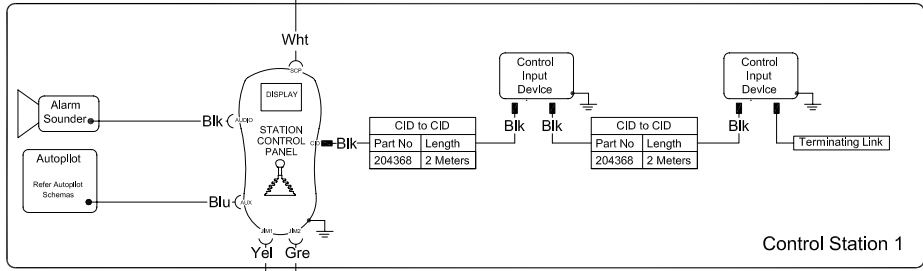

Connector Wiring		
Name	Number	Colour
Shield	1	Bare
NET-S	2	Red
NET-C	3	Black
NET-H	4	White
NET-L	5	Blue

SCP to SCP	
Part No	Length
204378	5 Meters
204379	8 Meters
204380	12 Meters

SCP to JIM Port		SCP to JIM Port	
Part No	Length	Length	Part No
204375	8 Meters	8 Meters	207976
204376	12 Meters	12 Meters	207977
204377	18 Meters	18 Meters	207978

LEGEND

CABLES & EQUIPMENT SUPPLIED BY SHIPYARD

NOTES

- 1 ALL MODULES ARE TO BE EARTHED TO THE SHIPS MAIN BONDING SYSTEM
- 2 ITEMS SHOWN IN DASHED LINES ARE NOT SUPPLIED BY C.W.F.HAMILTON AS PART OF THIS CONTRACT