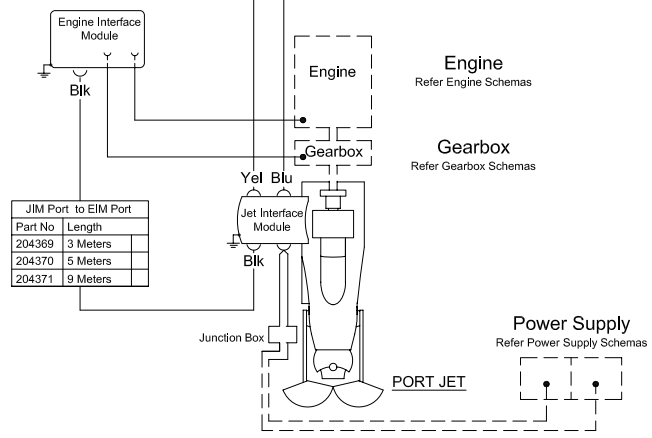

Connector Wiring		
Name	Number	Colour
Shield	1	Bare
NET-S	2	Red
NET-C	3	Black
NET-H	4	White
NET-L	5	Blue

SCP to SCP	
Part No	Length
204378	5 Meters
204379	8 Meters
204380	12 Meters

SCP to JIM Port		SCP to JIM Port	
Part No	Length	Length	Part No
204375	8 Meters	8 Meters	207976
204376	12 Meters	12 Meters	207977
204377	18 Meters	18 Meters	207978

LEGEND

CABLES & EQUIPMENT SUPPLIED BY SHIPYARD

NOTES

- 1 ALL MODULES ARE TO BE EARTHED TO THE SHIPS MAIN BONDING SYSTEM
- 2 ITEMS SHOWN IN DASHED LINES ARE NOT SUPPLIED BY C.W.F.HAMILTON AS PART OF THIS CONTRACT

C. W. F. Hamilton & Co. Ltd Christchurch, New Zealand

AMENDMENT ISSUED FOR PRODUCTION				MATERIAL	Certified	Weight (kg)	✓ = N9 EXCEPT AS STATED
						Cast	UNLIMITED DIMENSIONS TO BE ±0.5
						M/C	Scale
				Standard	DESCRIPTION		
				Approvals	blueARROW		
					SINGLE JET CONFIGURATION		
ECN	CL563	BY	F.K.	DATE	13.03.09	EXTERNAL CONTROL INTERFACE	
JET				Name	Date		
				Designed	F.K.	13.03.09	
				Reviewed			DWG No. 207981